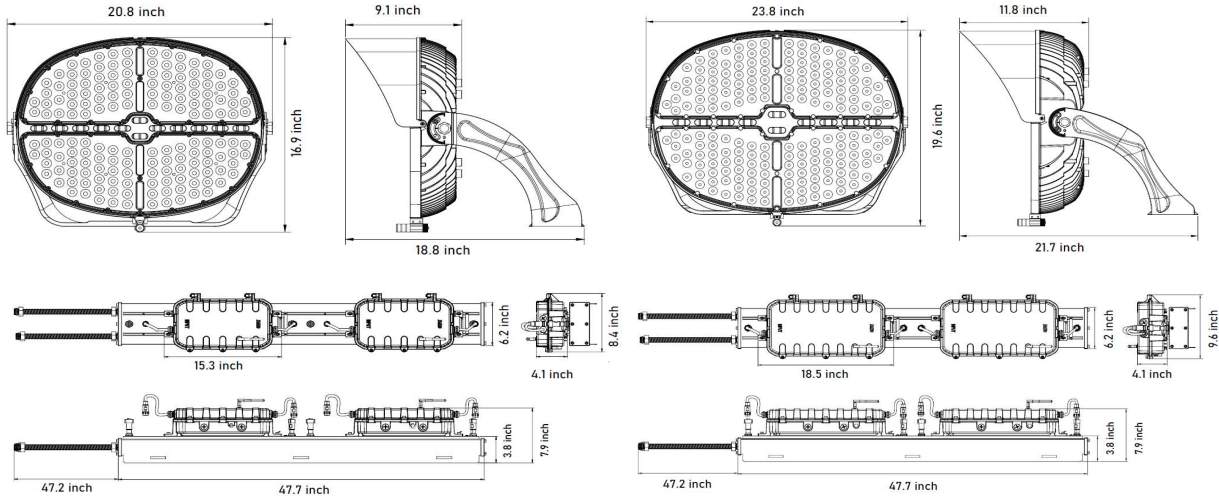

ORE LIGHTING

DIMENSIONS

With Remote Driver Box

GMR3 500W & 600W

Small Size
WEIGHT: 32 lbs
EPA: 1.9

GMR3 850W & 1200W

Large Size
WEIGHT: 49 lbs
EPA: 2.6

With Driver Box Attached