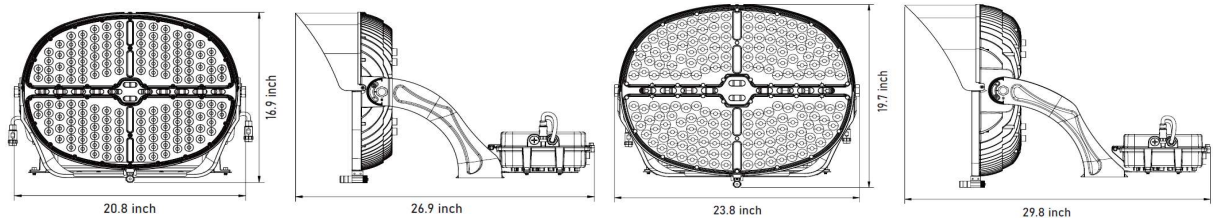

ORE LIGHTING

DIMENSIONS

With Remote Driver Box

GMR3 500W & 600W

Small Size
WEIGHT: 32 lbs
EPA: 1.9

GMR3 850W & 1200W

Large Size
WEIGHT: 49 lbs
EPA: 2.6

With Driver Box Attached

GMR3 500W & 600W

Small Size
WEIGHT: 36 lbs
EPA: 1.9

GMR3 850W & 1200W

Large Size
WEIGHT: 53 lbs
EPA: 2.6

Houston, Texas

Sales@orelighting.com

346-874-7955

www.orelighting.com