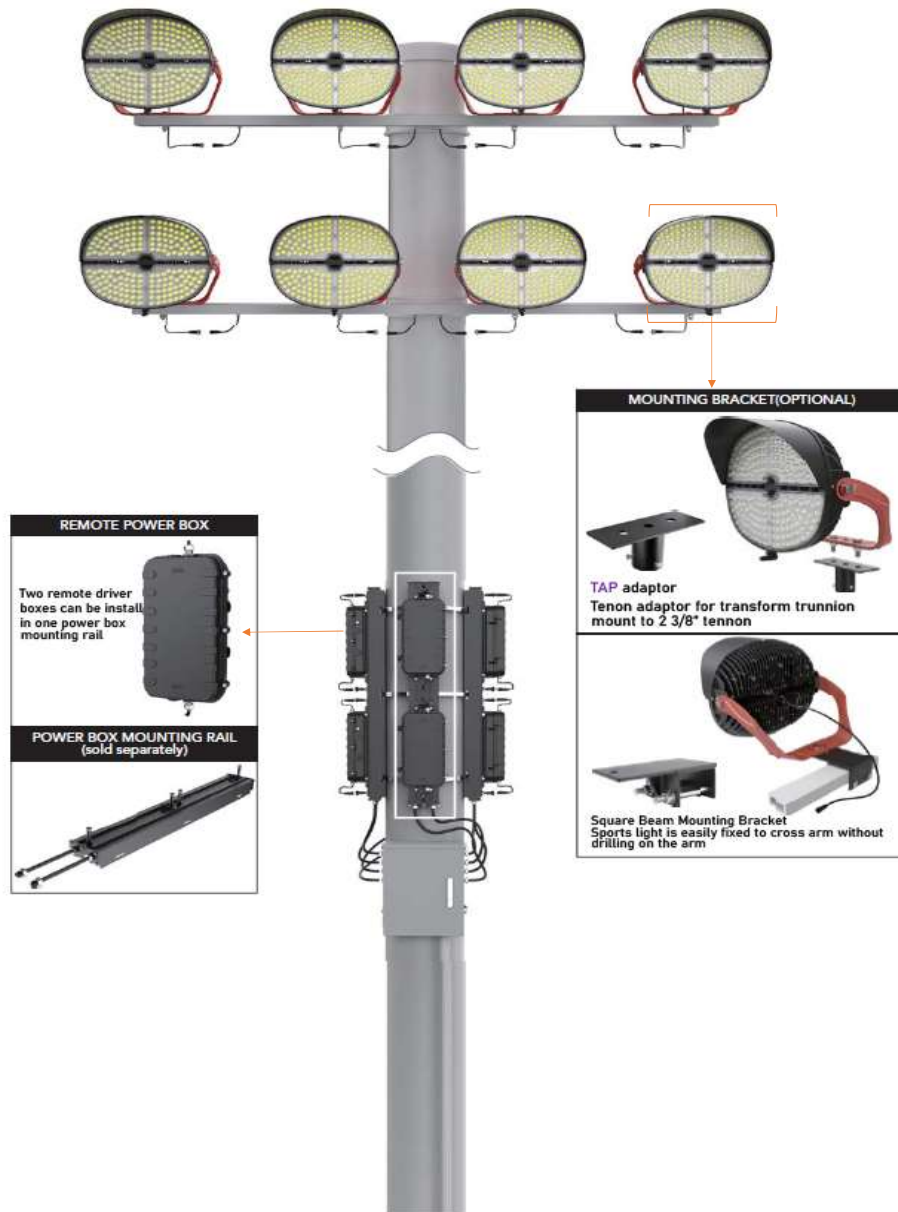

ORE LIGHTING

DIMENSIONS

With Remote Driver Box

GMR3 500W & 600W

Small Size
WEIGHT: 32 lbs
EPA: 1.9

GMR3 850W & 1200W

Large Size
WEIGHT: 49 lbs
EPA: 2.6

With Driver Box Attached

GMR3 500W & 600W

Small Size
WEIGHT: 36 lbs
EPA: 1.9

GMR3 850W & 1200W

Large Size
WEIGHT: 53 lbs
EPA: 2.6

Houston, Texas

Sales@orelighting.com

346-874-7955

www.orelighting.com

Note: Information contained herein is subject to change without notice.

©2024 ORE Lighting INC. All rights reserved

ORE LIGHTING

Remote Driver Box (optional)

The GMR3 supports remote installation of the drive power - simple installation, access and maintenance of the equipment can be met by placing the drive power of the fixture at the bottom of the pole by using a fixture and extension power cord (sold separately).

Driver Box Attached (optional)

GMR3 with separate power can be installed on the top of the light pole as a whole unit, which is simple and fast way, without additional labor costs to install the driver. It is also beneficial to reduce the power consumption of fixtures caused by remote wiring, save energy and improve efficiency.