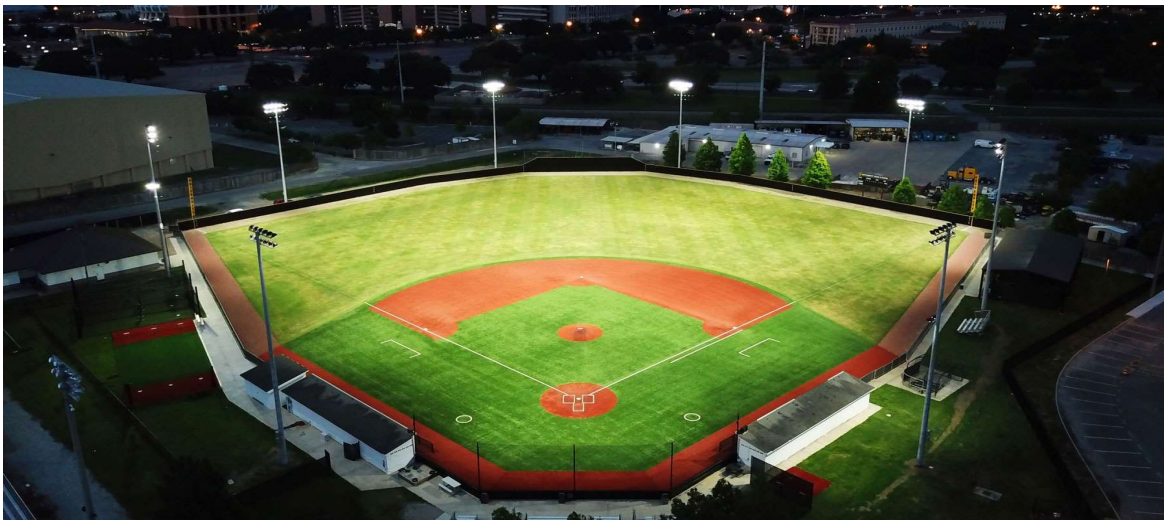

ORE LIGHTING

Driver Box Attached (optional)

GMR3 with separate power can be installed on the top of the light pole as a whole unit, which is simple and fast way, without additional labor costs to install the driver. It is also beneficial to reduce the power consumption of fixtures caused by remote wiring, save energy and improve efficiency.