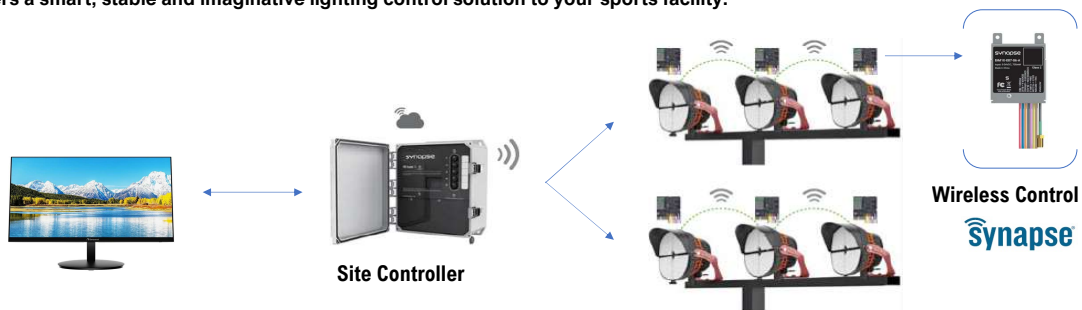

ORE LIGHTING

PERFORMANCE DATA

PART NUMBER	WATTAGE	NEMA	VOLTAGE	4000K		5000K		5700K	
				LUMENS	LPW	LUMENS	LPS	LUMENS	LPW
GMR3 (Small Size)	500W	3Hx3V	120-277V	70,003	140 lm/W	70,003	140 lm/W	70,000	138 lm/W
		4Hx4V		70,024	140 lm/W	70,024	140 lm/W	70,029	138 lm/W
GMR3 (Small Size)	600W	3Hx3V	200-480V	92,004	153 lm/W	92,004	153 lm/W	90,000	150 lm/W
		4Hx4V		92,005	153 lm/W	92,005	153 lm/W	90,000	150 lm/W
GMR3 (Large Size)	850W	3Hx3V	200-480V	120,005	141 lm/W	120,005	141 lm/W	116,975	138 lm/W
		4Hx4V		120,005	141 lm/W	120,005	141 lm/W	116,975	138 lm/W
GMR3 (Large Size)	1200W	3Hx3V	200-480V	165,012	139 lm/W	165,012	139 lm/W	164,007	138 lm/W
		4Hx4V		165,013	139 lm/W	165,013	135 lm/W	164,007	138 lm/W

ELECTRICAL LOAD

WATTAGE	Current (A)					
	120V	208V	240V	277V	347V	480V
500W	4.17	2.41	2.08	1.81	N/A	N/A
600W	N/A	2.88	2.50	2.16	1.73	1.25
850W	N/A	4.09	3.54	3.07	2.44	1.77
1200W	N/A	5.77	5.00	4.33	3.46	2.50

INTEGRATED CONTROLS

The fixture is compatible with Synapse™ wireless control system, including RGB sports lighting. It offers a smart, stable and imaginative lighting control solution to your sports facility.

ORE | SPORTS LIGHTING

Houston, Texas

Sales@orelighting.com

346-874-7955

www.orelighting.com

Note: Information contained herein is subject to change without notice.

©2024 ORE Lighting INC. All rights reserved