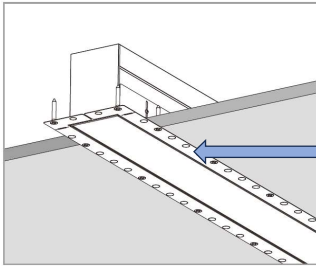

VALA M3R - 2 Feet

2ft Length - Weight: 4.4 lbs.

VALA M3R - 3 Feet

3ft Length - Weight: 6.6 lbs.

VALA M3R - 4 Feet

4ft Length - Weight: 8.8 lbs.

VALA M3R - 8 Feet

8ft Length - Weight: 17.6 lbs.

VALA M3R

RECESSED CEILING MOUNT

TRIMLESS DRYWALL WOOD PANEL

Plaster Required

Flangeless Trim

TRIM DRYWALL

Flanged Trim

RECESSED IN GRID CEILING