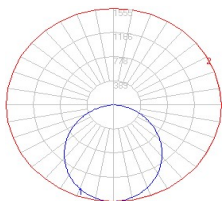

T-Grid Hooks

VA3.8CS -
Straight Joiner

VA3.8CS - L
Line Joiner "L"

VA3.8CS - +
Line Joiner "+"

VA3.8CS - T
Line Joiner "T"

Rolling Lens
42ft Continuous

ORE LIGHTING

120V / 277V - CONTINUOUS RUN

120V Max run with single power feed up to 40ft
 270V Max run with single power feed up to 100ft

PHOTOMETRIC

VALA M3R 2FT&4FT

2FT			4FT		
ZONE	Lumens	%Lum	ZONE	Lumens	%Lum
FL(0-30)	301.0	13.9	FL(0-30)	588.1	18.4
FM(30-60)	421.8	25.9	FM(30-60)	818.0	25.6
FH(60-80)	66.8	4.1	FH(60-80)	134.5	4.2
FVH(80-90)	2.8	0.2	FVH(80-90)	5.5	0.2
BL(0-30)	306.2	18.8	BL(0-30)	601.5	18.9
BM(30-60)	447.7	27.5	BM(30-60)	880.1	27.6
BH(60-80)	72.1	4.4	BH(60-80)	148.1	4.6
BVH(80-90)	2.8	0.2	BVH(80-90)	5.4	0.2
UL(90-100)	0.1	0.0	UL(90-100)	0.3	0.0
UH(100-180)	4.5	0.3	UH(100-180)	8.7	0.3