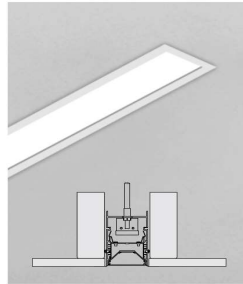

EFFICACY

115 LM/W, 1,200 Lumens/ft, 10 Watts/ft

HOUSING

Extruded aluminum housing with powder coat finish

MOUNTING

Recessed: Compatible with most 15/16" and 9/16" T-grid ceiling or dry ceiling

Surface: For direct ceiling and wall mounting

VALA M3R

RECESSED CEILING MOUNT

TRIMLESS DRYWALL WOOD PANEL

Plaster Required

Flangeless Trim

TRIM DRYWALL

Flanged Trim

RECESSED IN GRID CEILING

T-Grid Hooks

VA3.8CS -
Straight Joiner

VA3.8CS - L
Line Joiner "L"

VA3.8CS - +
Line Joiner "+"

VA3.8CS - T
Line Joiner "T"

Rolling Lens
42ft Continuous

ORE LIGHTING

120V / 277V - CONTINUOUS RUN