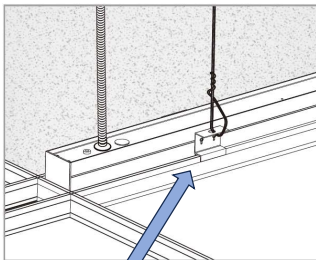

VALA M3R

RECESSED CEILING MOUNT

TRIMLESS DRYWALL WOOD PANEL

Plaster Required

Flangeless Trim

TRIM DRYWALL

Flanged Trim

RECESSED IN GRID CEILING

T-Grid Hooks

VA3.8CS -
Straight Joiner

VA3.8CS - L
Line Joiner "L"

VA3.8CS - +
Line Joiner "+"

VA3.8CS - T
Line Joiner "T"

Rolling Lens
42ft Continuous

ORE LIGHTING

120V / 277V - CONTINUOUS RUN