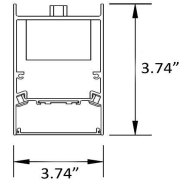

ORE LIGHTING

DIMENSIONS

VALA M3R - 2 Feet

2ft Length - Weight: 4.4 lbs.

VALA M3R - 3 Feet

3ft Length - Weight: 6.6 lbs.

VALA M3R - 4 Feet

4ft Length - Weight: 8.8 lbs.

VALA M3R - 8 Feet

8ft Length - Weight: 17.6 lbs.

VALA M3R