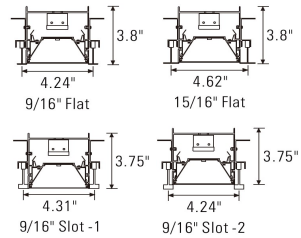

RECESSED CEILING MOUNT

TRIMLESS DRYWALL WOOD PANEL

TRIM DRYWALL

RECESSED IN GRID CEILING