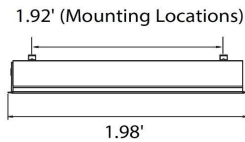

ORE LIGHTING

DIMENSIONS

VALA M1 - 2 Foot

2' Length - Weight: 3.75 lbs.