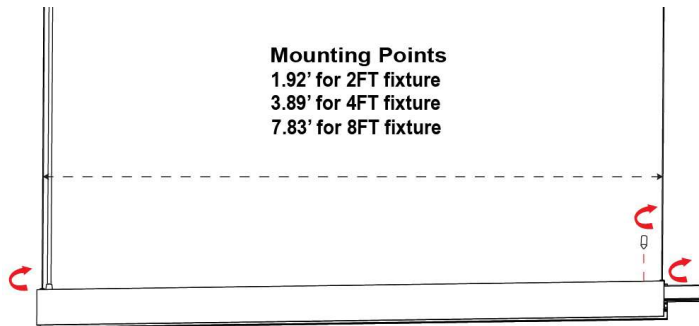

ORE LIGHTING

DIMENSIONS

VALA M1 - 2 Foot

2' Length - Weight: 3.75 lbs.

VALA M1 - 4 Foot

4' Length - Weight: 6.1 lbs.

VALA M1 - 8 Foot

8' Length - Weight: 12.5 lbs.

VALA M1

LINE CONNECTION

The middle hole of the joiner is aligned with the shell edge

ORE LIGHTING

CEILING MOUNT

DAY CEILING / OFF GRID

DROP CEILING / ON GRID

MOUNTING CANOPY SIZE