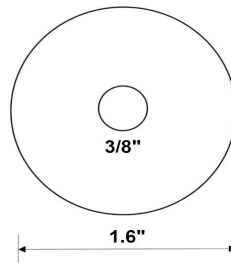

ORE LIGHTING

DIMENSIONS

VALA M1 - 2 Foot

2' Length - Weight: 3.75 lbs.

VALA M1 - 4 Foot

4' Length - Weight: 6.1 lbs.

VALA M1 - 8 Foot

8' Length - Weight: 12.5 lbs.

VALA M1

LINE CONNECTION

The middle hole of the joiner is aligned with the shell edge

ORE LIGHTING

CEILING MOUNT

DAY CEILING / OFF GRID

DROP CEILING / ON GRID

MOUNTING CANOPY SIZE

POWER FEED CANOPY
(DWCA Round)

HANG CANOPY
(DWCA Round)

POWER FEED CANOPY
(DWCA Square)

HANG CANOPY
(DWCA Square)

ORE LIGHTING

120V / 277V - CONTINUOUS RUN

120V Max run with single power feed up to 40ft
 270V Max run with single power feed up to 100ft