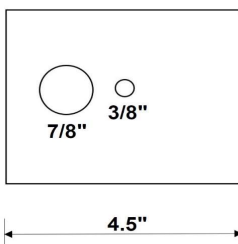

POWER FEED CANOPY
(DWCA Square)