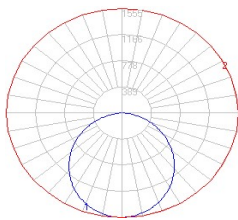

ORE LIGHTING

DIMENSIONS

VALA M1 - 2 Foot

2' Length - Weight: 3.75 lbs.

VALA M1 - 4 Foot

4' Length - Weight: 6.1 lbs.

VALA M1 - 8 Foot

8' Length - Weight: 12.5 lbs.

POWER FEED CANOPY
(DWCA Round)

HANG CANOPY
(DWCA Round)

POWER FEED CANOPY
(DWCA Square)

HANG CANOPY
(DWCA Square)

ORE LIGHTING

120V / 277V - CONTINUOUS RUN

120V Max run with single power feed up to 40ft
 270V Max run with single power feed up to 100ft

Run Length (ft)	4ft	8ft	Line Joiner -	5' Power Cable	5' Aircraft Cable	Canopy
4	1	-	-	1	2	2
8	-	1	-	1	2	2
12	1	1	1	1	3	3
16	-	2	1	1	3	3
20	1	2	2	1	4	4
24	-	3	2	1	4	4
28	1	3	3	1	5	5
32	-	4	3	1	5	5
36	1	4	4	1	6	6
40	-	5	4	1	6	6
44	1	5	5	1	7	7
48	-	6	5	1	7	7
52	1	6	6	1	8	8
56	-	7	6	1	8	8
60	1	7	7	1	9	9
64	-	8	7	1	9	9
68	1	8	8	1	10	10
72	-	9	8	1	10	10
76	1	9	9	1	11	11
80	-	10	9	1	11	11
84	1	10	10	1	12	12
88	-	11	10	1	12	12
92	1	11	11	1	13	13
96	-	12	11	1	13	13
100	1	12	12	1	14	14

PHOTOMETRIC

VALA M1 2FT&4FT

2FT			4FT		
ZONE	Lumens	%Lum	ZONE	Lumens	%Lum
FL(0-30)	289.5	13.9	FL(0-30)	594.0	13.9
FM(30-60)	532.1	25.6	FM(30-60)	1090.4	25.6
FH(60-80)	193.9	9.3	FH(60-80)	396.1	9.3
FVH(80-90)	15.9	0.8	FVH(80-90)	31.2	0.7
BL(0-30)	290.5	14.0	BL(0-30)	597.4	14.0
BM(30-60)	536.1	25.8	BM(30-60)	1103.9	25.9
BH(60-80)	196.9	9.5	BH(60-80)	404.9	9.5
BVH(80-90)	16.7	0.8	BVH(80-90)	33.0	0.8
UL(90-100)	0.5	0.0	UL(90-100)	0.7	0.0
UH(100-180)	5.7	0.3	UH(100-180)	11.4	0.3