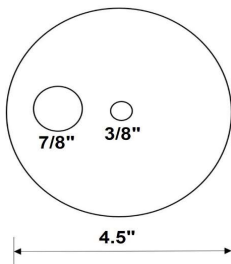

ORE LIGHTING

DIMENSIONS

VALA M1 - 2 Foot

2' Length - Weight: 3.75 lbs.

VALA M1 - 4 Foot

4' Length - Weight: 6.1 lbs.

VALA M1 - 8 Foot

8' Length - Weight: 12.5 lbs.

VALA M1

LINE CONNECTION

The middle hole of the joiner is aligned with the shell edge

ORE LIGHTING

CEILING MOUNT

DAY CEILING / OFF GRID

DROP CEILING / ON GRID

MOUNTING CANOPY SIZE