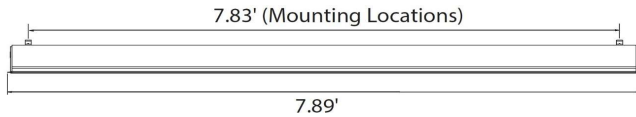

ORE LIGHTING

DIMENSIONS

VALA M1 - 2 Foot

2' Length - Weight: 3.75 lbs.

VALA M1 - 4 Foot

4' Length - Weight: 6.1 lbs.

VALA M1 - 8 Foot

8' Length - Weight: 12.5 lbs.

VALA M1

LINE CONNECTION

The middle hole of the joiner is aligned with the shell edge

ORE LIGHTING

CEILING MOUNT

DAY CEILING / OFF GRID

DROP CEILING / ON GRID

MOUNTING CANOPY SIZE