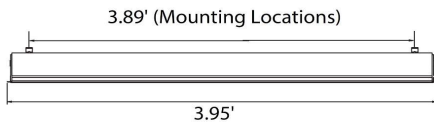

ORE LIGHTING

DIMENSIONS

VALA M1 - 2 Foot

2' Length - Weight: 3.75 lbs.

VALA M1 - 4 Foot

4' Length - Weight: 6.1 lbs.

VALA M1 - 8 Foot

8' Length - Weight: 12.5 lbs.

VALA M1

LINE CONNECTION

The middle hole of the joiner is aligned with the shell edge

ORE LIGHTING

CEILING MOUNT

DAY CEILING / OFF GRID

DROP CEILING / ON GRID

MOUNTING CANOPY SIZE