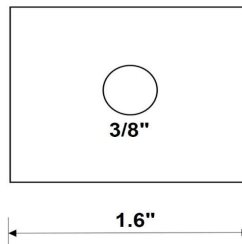

HANG CANOPY
(DWCA Square)