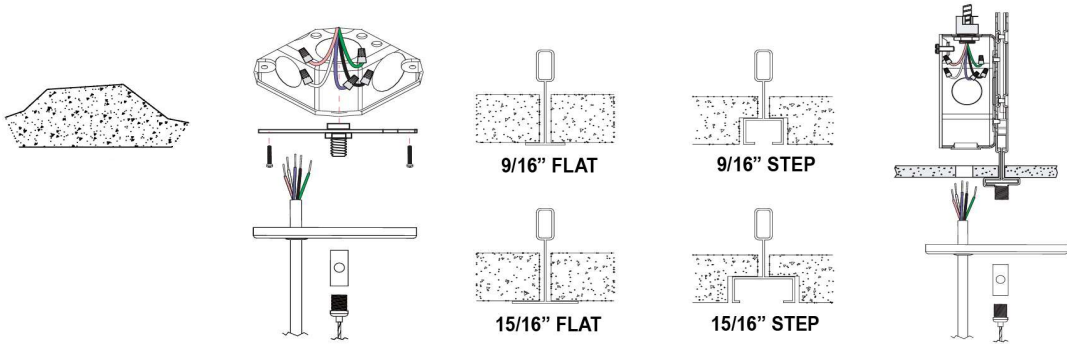

VALA M1

LINE CONNECTION

The middle hole of the joiner is aligned with the shell edge

ORE LIGHTING

CEILING MOUNT

DAY CEILING / OFF GRID

DROP CEILING / ON GRID

MOUNTING CANOPY SIZE

POWER FEED CANOPY
(DWCA Round)

HANG CANOPY
(DWCA Round)

POWER FEED CANOPY
(DWCA Square)

HANG CANOPY
(DWCA Square)

ORE LIGHTING

120V / 277V - CONTINUOUS RUN

120V Max run with single power feed up to 40ft
 270V Max run with single power feed up to 100ft