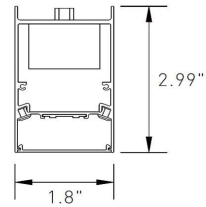

ORE LIGHTING

DIMENSIONS

VALA M1 - 2 Foot

2' Length - Weight: 3.75 lbs.

VALA M1 - 4 Foot

4' Length - Weight: 6.1 lbs.

VALA M1 - 8 Foot

8' Length - Weight: 12.5 lbs.

VALA M1

LINE CONNECTION

The middle hole of the joiner is aligned with the shell edge

ORE LIGHTING

CEILING MOUNT

DAY CEILING / OFF GRID

DROP CEILING / ON GRID

MOUNTING CANOPY SIZE