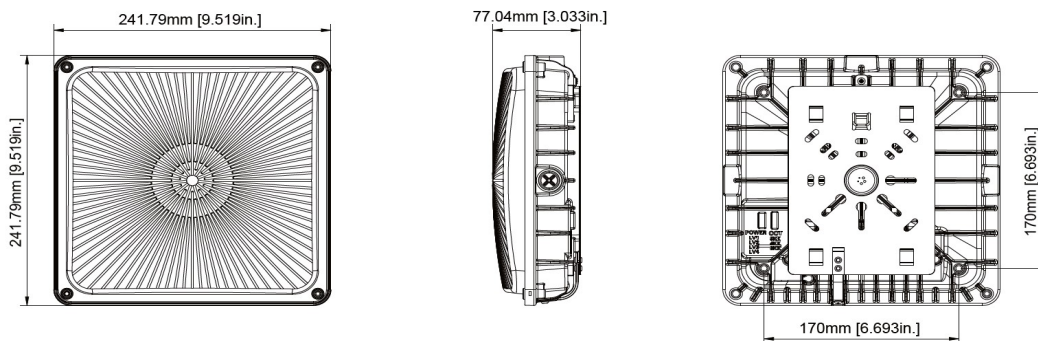

WARRANTY

5 year limited warranty. Comprehensive warranty terms can be located on www.orelighting.com

DIMENSIONS

Product	A	B	C	Weight
SC 25/36/48/60/110	9.52"	9.52"	3.03"	3.88 lbs

Houston, Texas | Sales@orelighting.com | 346-874-7955 | www.orelighting.com