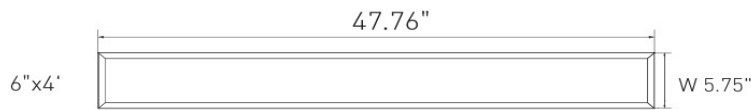

HK 4FT 6 Inch Linear Light