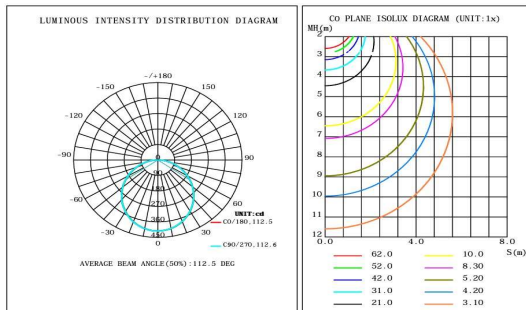

DIMMER COMPATIBILITY LIST

Brand	Lutron	Leviton
1	NT-1000	6674
2	S-603P	6633-P
3	S-600P	6672
4	DVCL-163P-WH	6631
5	CTCL-153PDH-WH	IPL06
6	SLV-600P-WH	1E1205
7	DV-600P	DB33K1
8	CT-603PGH-WH	1F4205
9	MIR-600THW-WH	1A2305
10	MACL-153M-WH	DD00R-DL
11	S-600PR-WH	DSL06-1TW
12	DVLV-603P-IV	IPVOR
13	DVW-603PGH-WH	
14	DVFSQ-LFH	
15	SCL-153PR-WH	
16	CT-600PR-WH	
17	CT-103PR-2H	
18	DVWCL-153PH-LA	
19	CTCL-150H-WH	
20	CTCL-153PR-WH	
21	STCL-153PH-WH	

PHOTOMETRICS

DS T1 15 SCT