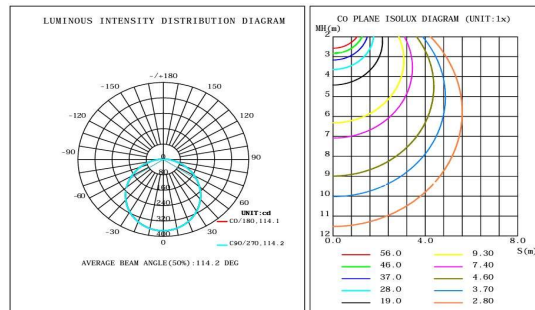

DS T2 15 SCT

Houston, Texas

Sales@orelighting.com

346-874-7955

www.orelighting.com

Note: Information contained herein is subject to change without notice.

©2023 ORE Lighting INC. All rights reserved