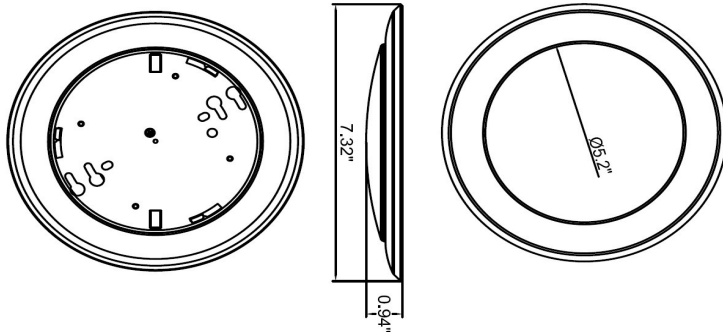

DIMENSIONS

DS T1 15W SCT

6' inch - Weight: 0.57 lbs.

DS T2 15W SCT

6' inch - Weight: 0.73 lbs.

TIME SWITCH
Factory Settings - 5 min

ACCESSORIES

SPRING CARD BUCKLE