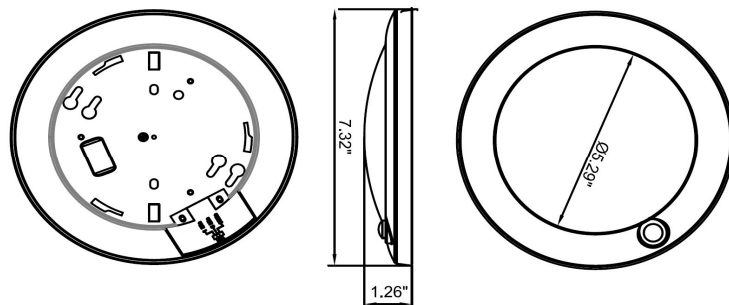

DIMENSIONS

DS T1 15W SCT

6' inch - Weight: 0.57 lbs.

DS T2 15W SCT

6' inch - Weight: 0.73 lbs.

TIME SWITCH
Factory Settings - 5 min

ACCESSORIES

SPRING CARD BUCKLE