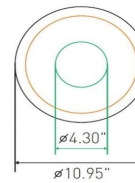

DM 6" - 52° beam angle

DM 8" - 54° beam angle

DM 10" - 58° beam angle

EXAMPLE: DM 6 18 3K UNV

Series	Trim	Wattage Selectable	CCT Selectable	Voltage	Finish	EB Driver
DM	6 6" Round	18 18W	3K 3000K	UNV 120 - 277V	BLANK White Flange with Haze Reflector	EM-H08170
	8 8" Round	27 27W	35K 3500K			8w Emergency backup battery
	10 10" Round	40 40W	4K 4000K			EM-H25170
	50 50W	35K* 3500K	25w Emergency backup battery			
	65 65W	4K* 4000K				
		80 80W				

DM10F

ORE LIGHTING

OPTIONAL TRIMS

PERFORMANCE DATA

PART NUMBER	WATTAGE	LPW	3000K		3500K		4000K	
			LUMENS	CRI	LUMENS	CRI	LUMENS	CRI
DM50	18W	79 lm/w	1,409	80+	1,424	80+	1,441	80+
DM65	27W	79 lm/w	2,112	80+	2,135	80+	2,160	80+
DM80	40W	79 lm/w	3,123	80+	3,161	80+	3,200	80+