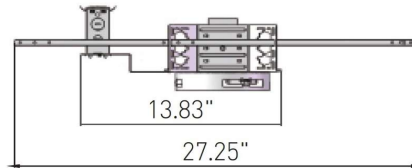

ORE LIGHTING

OPTIONAL HOUSING

6" Housing