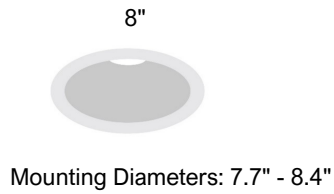

DM 6" - 52° beam angle

DM 8" - 54° beam angle

DM 10" - 58° beam angle

EXAMPLE: DM 6 18 3K UNV

Series	Trim	Wattage Selectable	CCT Selectable	Voltage	Finish	EB Driver
DM	6 6" Round	18 18W	3K 3000K	UNV 120 - 277V	BLANK White Flange with Haze Reflector	EM-H08170
	8 8" Round	27 27W	35K 3500K			8w Emergency backup battery
	10 10" Round	40 40W	4K 4000K			EM-H25170
	50 50W	35K* 3500K	25w Emergency backup battery			
	65 65W	4K* 4000K				
		80 80W				

DM10F

ORE LIGHTING

OPTIONAL TRIMS

PERFORMANCE DATA

PART NUMBER	WATTAGE	LPW	3000K		3500K		4000K	
			LUMENS	CRI	LUMENS	CRI	LUMENS	CRI
DM50	18W	79 lm/w	1,409	80+	1,424	80+	1,441	80+
DM65	27W	79 lm/w	2,112	80+	2,135	80+	2,160	80+
DM80	40W	79 lm/w	3,123	80+	3,161	80+	3,200	80+