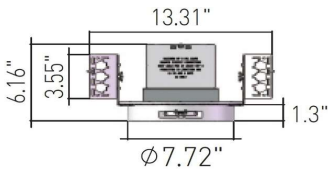

ORE LIGHTING

OPTIONAL HOUSING

8" Housing