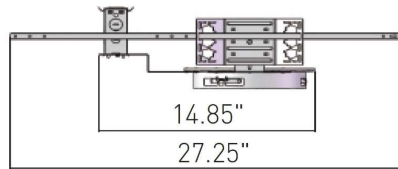

ORE LIGHTING

OPTIONAL HOUSING

8" Housing