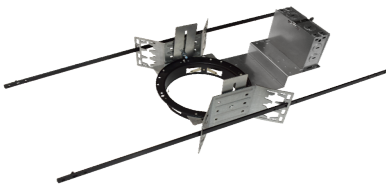

ORE LIGHTING

OPTIONAL HOUSING