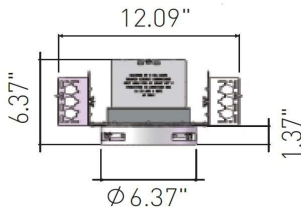

ORE LIGHTING

OPTIONAL HOUSING

6" Housing