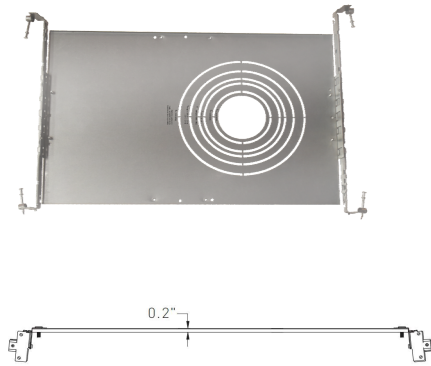

Tunable DG 20W Engine

Tunable DG 40W Engine

OPEN FRAME (New Construction)

OPTIONAL TRIMS

4" Round Trim

Mounting Diameters: 4.7" - 5.2"

6" Round Trim

Mounting Diameters: 6" - 7.3"

8" Round Trim

Mounting Diameters: 7.4" - 8.9"

10" Round Trim

Mounting Diameters: 9.5" - 10.8"

4" Square Trim

Mounting Diameters: 5.3" - 6"

6" Square Trim

Mounting Diameters: 6" - 7.3"

4" Round Wall Wash Trim

Tilt: 15 - 20°
Mounting Diameters: 5.3" - 6"

6" Round Wall Wash Trim

Tilt: 15 - 20°
Mounting Diameters: 6" - 7.3"

4" Square Wall Wash Trim

Tilt: 15 - 20°
Mounting Diameters: 5.3" - 6"

6" Square Wall Wash Trim

Tilt: 15 - 20°
Mounting Diameters: 6" - 7.3"

ORE LIGHTING

OPTIONAL NEW CONSTRUCTION FRAME KITS

PERFORMANCE DATA

PART NUMBER	WATTAGE	CRI	4 Inch Trim	6 Inch Trim	8 Inch Trim	10 Inch Trim
			LUMENS	LUMENS	LUMENS	LUMENS
DG10	10W	80+	769	774	774	824
DG15	15W	80+	1,129	1,162	1,163	1,232
DG20	20W	80+	1,404	1,559	1,560	1,689
DG27	27W	80+	2,505	2,726	2,705	2,826
DG34	34W	80+	2,846	3,113	3,183	3,226
DG40	40W	80+	3,157	3,098	3,686	3,661