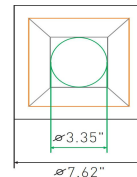

Tunable DG 20W Engine

Tunable DG 40W Engine

OPEN FRAME (New Construction)

OPTIONAL TRIMS

4" Round Trim

Mounting Diameters: 4.7" - 5.2"

6" Round Trim

Mounting Diameters: 6" - 7.3"

8" Round Trim

Mounting Diameters: 7.4" - 8.9"

10" Round Trim

Mounting Diameters: 9.5" - 10.8"

4" Square Trim

Mounting Diameters: 5.3" - 6"

6" Square Trim

Mounting Diameters: 6" - 7.3"

4" Round Wall Wash Trim

Tilt: 15 - 20°
Mounting Diameters: 5.3" - 6"

6" Round Wall Wash Trim

Tilt: 15 - 20°
Mounting Diameters: 6" - 7.3"

4" Square Wall Wash Trim

Tilt: 15 - 20°
Mounting Diameters: 5.3" - 6"

6" Square Wall Wash Trim

Tilt: 15 - 20°
Mounting Diameters: 6" - 7.3"

ORE LIGHTING

OPTIONAL NEW CONSTRUCTION FRAME KITS

PERFORMANCE DATA

PART NUMBER	WATTAGE	CRI	4 Inch Trim	6 Inch Trim	8 Inch Trim	10 Inch Trim
			LUMENS	LUMENS	LUMENS	LUMENS
DG10	10W	80+	769	774	774	824
DG15	15W	80+	1,129	1,162	1,163	1,232
DG20	20W	80+	1,404	1,559	1,560	1,689
DG27	27W	80+	2,505	2,726	2,705	2,826
DG34	34W	80+	2,846	3,113	3,183	3,226
DG40	40W	80+	3,157	3,098	3,686	3,661