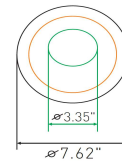

Tunable DG 20W Engine

Tunable DG 40W Engine

OPEN FRAME (New Construction)

OPTIONAL TRIMS

4" Round Trim

Mounting Diameters: 4.7" - 5.2"

6" Round Trim

Mounting Diameters: 6" - 7.3"

8" Round Trim

Mounting Diameters: 7.4" - 8.9"

10" Round Trim

Mounting Diameters: 9.5" - 10.8"

4" Square Trim

Mounting Diameters: 5.3" - 6"

6" Square Trim

Mounting Diameters: 6" - 7.3"

4" Round Wall Wash Trim

Tilt: 15 - 20°
Mounting Diameters: 5.3" - 6"

6" Round Wall Wash Trim

Tilt: 15 - 20°
Mounting Diameters: 6" - 7.3"

4" Square Wall Wash Trim

Tilt: 15 - 20°
Mounting Diameters: 5.3" - 6"

6" Square Wall Wash Trim

Tilt: 15 - 20°
Mounting Diameters: 6" - 7.3"

ORE LIGHTING

OPTIONAL NEW CONSTRUCTION FRAME KITS

PERFORMANCE DATA

PART NUMBER	WATTAGE	CRI	4 Inch Trim	6 Inch Trim	8 Inch Trim	10 Inch Trim
			LUMENS	LUMENS	LUMENS	LUMENS
DG10	10W	80+	769	774	774	824
DG15	15W	80+	1,129	1,162	1,163	1,232
DG20	20W	80+	1,404	1,559	1,560	1,689
DG27	27W	80+	2,505	2,726	2,705	2,826
DG34	34W	80+	2,846	3,113	3,183	3,226
DG40	40W	80+	3,157	3,098	3,686	3,661