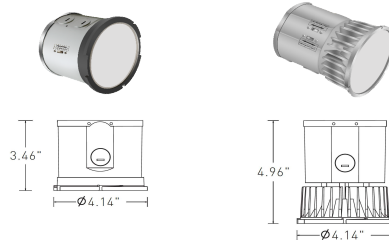

Accessories & Options

TRIM SIZE

DG4-R DG6-R DG8-R DG10-R DG4-S DG6-S DG4-R-W DG6-R-W DG4-S-W DG6-S-W

Trim	Frame
DG4-R 4" Round Trim DG6-R 6" Round Trim DG8-R 8" Round Trim DG10-R 10" Round Trim DG4-S 4" Square Trim DG6-S 6" Square Trim DG4-R-W 4" Round Wall Wash Trim DG6-R-W 6" Round Wall Wash Trim DG4-S-W 4" Square Wall Wash Trim DG6-S-W 6" Square Wall Wash Trim	OF Open Frame for New Construction 4" / 6" / 8" Round Trim only

Tunable DG 20W Engine

Tunable DG 40W Engine

OPEN FRAME (New Construction)

OPTIONAL TRIMS

4" Round Trim

Mounting Diameters: 4.7" - 5.2"

6" Round Trim

Mounting Diameters: 6" - 7.3"