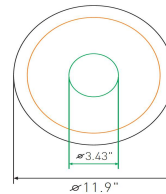

Tunable DG 20W Engine

Tunable DG 40W Engine

OPEN FRAME (New Construction)

OPTIONAL TRIMS

4" Round Trim

Mounting Diameters: 4.7" - 5.2"

6" Round Trim

Mounting Diameters: 6" - 7.3"

8" Round Trim

Mounting Diameters: 7.4" - 8.9"

10" Round Trim

Mounting Diameters: 9.5" - 10.8"

4" Square Trim

Mounting Diameters: 5.3" - 6"

6" Square Trim

Mounting Diameters: 6" - 7.3"

4" Round Wall Wash Trim

Tilt: 15 - 20°
Mounting Diameters: 5.3" - 6"

6" Round Wall Wash Trim

Tilt: 15 - 20°
Mounting Diameters: 6" - 7.3"

4" Square Wall Wash Trim

Tilt: 15 - 20°
Mounting Diameters: 5.3" - 6"

6" Square Wall Wash Trim

Tilt: 15 - 20°
Mounting Diameters: 6" - 7.3"

ORE LIGHTING

OPTIONAL NEW CONSTRUCTION FRAME KITS

PERFORMANCE DATA

PART NUMBER	WATTAGE	CRI	4 Inch Trim	6 Inch Trim	8 Inch Trim	10 Inch Trim
			LUMENS	LUMENS	LUMENS	LUMENS
DG10	10W	80+	769	774	774	824
DG15	15W	80+	1,129	1,162	1,163	1,232
DG20	20W	80+	1,404	1,559	1,560	1,689
DG27	27W	80+	2,505	2,726	2,705	2,826
DG34	34W	80+	2,846	3,113	3,183	3,226
DG40	40W	80+	3,157	3,098	3,686	3,661