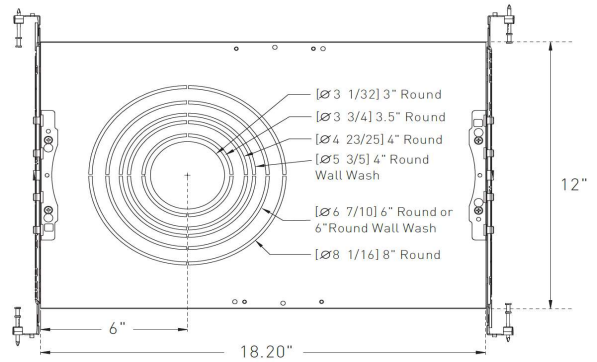

Tunable DG 20W Engine

Tunable DG 40W Engine

OPEN FRAME (New Construction)

OPTIONAL TRIMS

4" Round Trim

Mounting Diameters: 4.7" - 5.2"

6" Round Trim

Mounting Diameters: 6" - 7.3"

8" Round Trim

Mounting Diameters: 7.4" - 8.9"

10" Round Trim

Mounting Diameters: 9.5" - 10.8"

4" Square Trim

Mounting Diameters: 5.3" - 6"

6" Square Trim

Mounting Diameters: 6" - 7.3"

4" Round Wall Wash Trim

Tilt: 15 - 20°
Mounting Diameters: 5.3" - 6"

6" Round Wall Wash Trim

Tilt: 15 - 20°
Mounting Diameters: 6" - 7.3"

4" Square Wall Wash Trim

Tilt: 15 - 20°
Mounting Diameters: 5.3" - 6"

6" Square Wall Wash Trim

Tilt: 15 - 20°
Mounting Diameters: 6" - 7.3"

ORE LIGHTING

OPTIONAL NEW CONSTRUCTION FRAME KITS

PERFORMANCE DATA

PART NUMBER	WATTAGE	CRI	4 Inch Trim	6 Inch Trim	8 Inch Trim	10 Inch Trim
			LUMENS	LUMENS	LUMENS	LUMENS
DG10	10W	80+	769	774	774	824
DG15	15W	80+	1,129	1,162	1,163	1,232
DG20	20W	80+	1,404	1,559	1,560	1,689
DG27	27W	80+	2,505	2,726	2,705	2,826
DG34	34W	80+	2,846	3,113	3,183	3,226
DG40	40W	80+	3,157	3,098	3,686	3,661