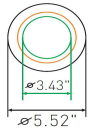

Accessories & Options

TRIM SIZE

DG4-R DG6-R DG8-R DG10-R DG4-S DG6-S DG4-R-W DG6-R-W DG4-S-W DG6-S-W

Trim	Frame
DG4-R 4" Round Trim DG6-R 6" Round Trim DG8-R 8" Round Trim DG10-R 10" Round Trim DG4-S 4" Square Trim DG6-S 6" Square Trim DG4-R-W 4" Round Wall Wash Trim DG6-R-W 6" Round Wall Wash Trim DG4-S-W 4" Square Wall Wash Trim DG6-S-W 6" Square Wall Wash Trim	OF Open Frame for New Construction 4" / 6" / 8" Round Trim only

Tunable DG 20W Engine

Tunable DG 40W Engine

OPEN FRAME (New Construction)

OPTIONAL TRIMS

4" Round Trim

Mounting Diameters: 4.7" - 5.2"

6" Round Trim

Mounting Diameters: 6" - 7.3"

8" Round Trim

Mounting Diameters: 7.4" - 8.9"

10" Round Trim

Mounting Diameters: 9.5" - 10.8"

4" Square Trim

Mounting Diameters: 5.3" - 6"

6" Square Trim

Mounting Diameters: 6" - 7.3"

4" Round Wall Wash Trim

Tilt: 15 - 20°
Mounting Diameters: 5.3" - 6"

6" Round Wall Wash Trim

Tilt: 15 - 20°
Mounting Diameters: 6" - 7.3"

4" Square Wall Wash Trim

Tilt: 15 - 20°
Mounting Diameters: 5.3" - 6"