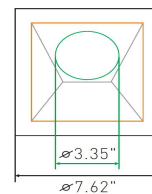

8" Round Trim

Mounting Diameters: 7.4" - 8.9"

10" Round Trim

Mounting Diameters: 9.5" - 10.8"

4" Square Trim

Mounting Diameters: 5.3" - 6"

6" Square Trim

Mounting Diameters: 6" - 7.3"

4" Round Wall Wash Trim

Tilt: 15 - 20°
Mounting Diameters: 5.3" - 6"

6" Round Wall Wash Trim

Tilt: 15 - 20°
Mounting Diameters: 6" - 7.3"

4" Square Wall Wash Trim

Tilt: 15 - 20°
Mounting Diameters: 5.3" - 6"

6" Square Wall Wash Trim

Tilt: 15 - 20°
Mounting Diameters: 6" - 7.3"

ORE LIGHTING

OPTIONAL NEW CONSTRUCTION FRAME KITS

PERFORMANCE DATA

PART NUMBER	WATTAGE	CRI	4 Inch Trim	6 Inch Trim	8 Inch Trim	10 Inch Trim
			LUMENS	LUMENS	LUMENS	LUMENS
DG10	10W	80+	769	774	774	824
DG15	15W	80+	1,129	1,162	1,163	1,232
DG20	20W	80+	1,404	1,559	1,560	1,689
DG27	27W	80+	2,505	2,726	2,705	2,826
DG34	34W	80+	2,846	3,113	3,183	3,226
DG40	40W	80+	3,157	3,098	3,686	3,661