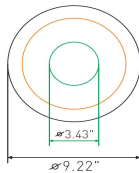

Tunable DG 20W Engine

Tunable DG 40W Engine

OPEN FRAME (New Construction)

OPTIONAL TRIMS

4" Round Trim

Mounting Diameters: 4.7" - 5.2"

6" Round Trim

Mounting Diameters: 6" - 7.3"

8" Round Trim

Mounting Diameters: 7.4" - 8.9"

10" Round Trim

Mounting Diameters: 9.5" - 10.8"

4" Square Trim

Mounting Diameters: 5.3" - 6"

6" Square Trim

Mounting Diameters: 6" - 7.3"

4" Round Wall Wash Trim

Tilt: 15 - 20°
Mounting Diameters: 5.3" - 6"

6" Round Wall Wash Trim

Tilt: 15 - 20°
Mounting Diameters: 6" - 7.3"

4" Square Wall Wash Trim

Tilt: 15 - 20°
Mounting Diameters: 5.3" - 6"

6" Square Wall Wash Trim

Tilt: 15 - 20°
Mounting Diameters: 6" - 7.3"

ORE LIGHTING

OPTIONAL NEW CONSTRUCTION FRAME KITS

PERFORMANCE DATA

PART NUMBER	WATTAGE	CRI	4 Inch Trim	6 Inch Trim	8 Inch Trim	10 Inch Trim
			LUMENS	LUMENS	LUMENS	LUMENS
DG10	10W	80+	769	774	774	824
DG15	15W	80+	1,129	1,162	1,163	1,232
DG20	20W	80+	1,404	1,559	1,560	1,689
DG27	27W	80+	2,505	2,726	2,705	2,826
DG34	34W	80+	2,846	3,113	3,183	3,226
DG40	40W	80+	3,157	3,098	3,686	3,661