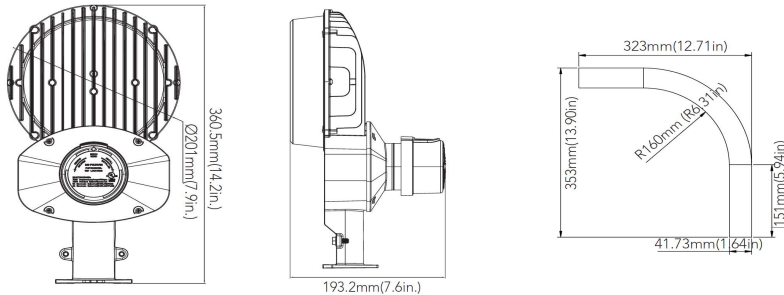

WARRANTY

5 year limited warranty. Comprehensive warranty terms can be located on www.orelighting.com

DIMENSIONS

Product	A	B	C	Weight
DDL 45W	Ø7.90"	14.20"	7.60"	4.54 lbs
DDL 65W	Ø7.90"	14.20"	7.60"	4.81 lbs
DDL 90W	Ø7.90"	14.20"	7.60"	5.03 lbs