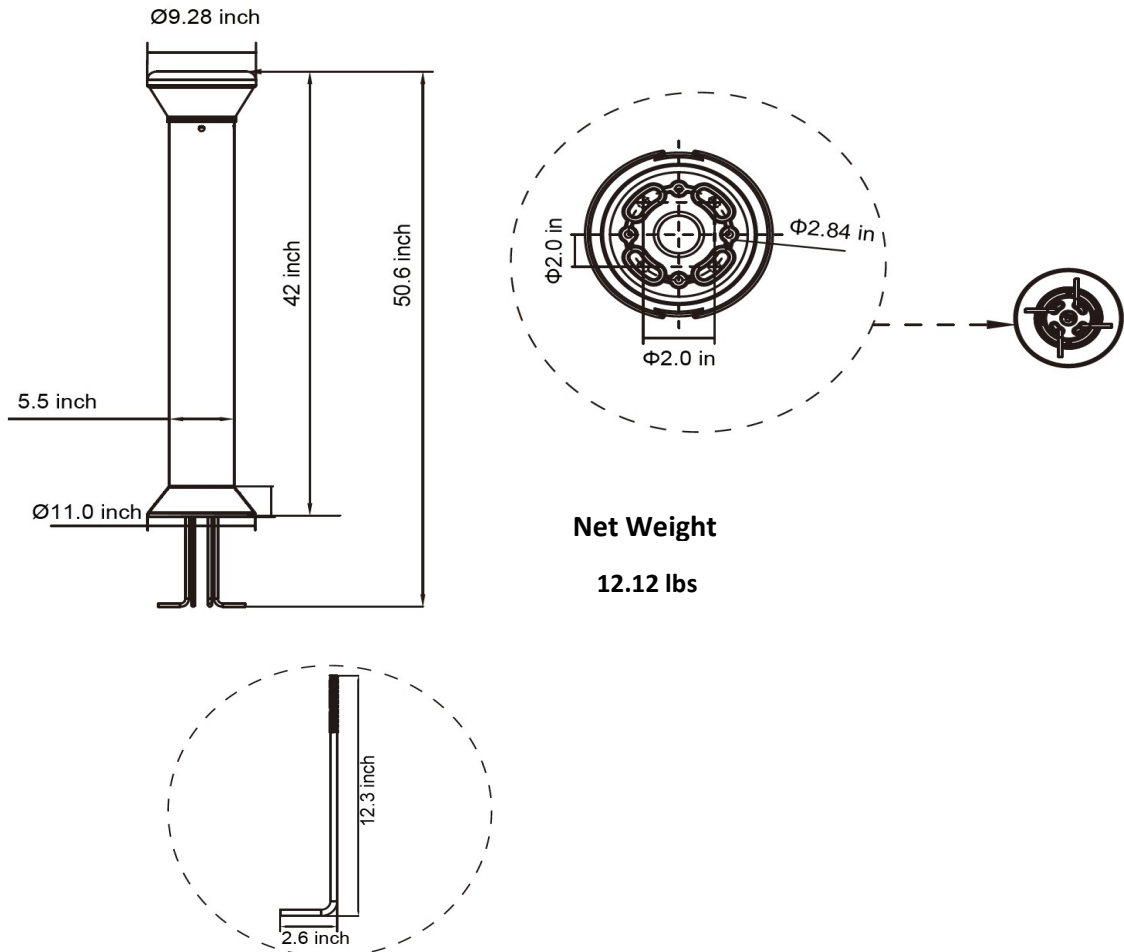

ORE LIGHTING

SPECIFICATIONS

INSTALLATION

Mounting includes concrete bollard base and anchor bolts for sturdy installation.

OPTICS

Reflective cup gather light and make the coverage of the light larger. Annular diffuser with 360° glow soft light around.

ELECTRICAL

50/60Hz operation with 120-277V input. Optional 1-10V dimming.

WARRANTY

5 year limited warranty. Comprehensive warranty terms can be located on www.orelighting.com

DIMENSIONS

Net Weight

12.12 lbs