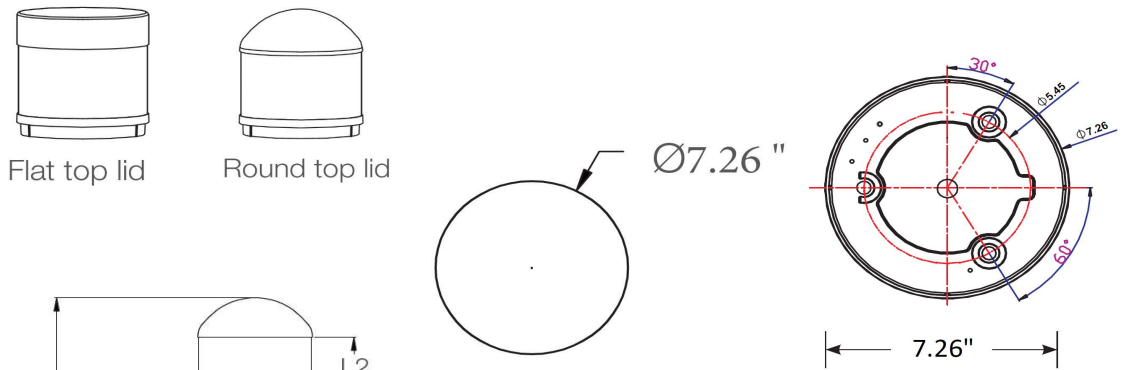

## DIMENSIONS

| Product | Diameter | L      | L1     | L2    |
|---------|----------|--------|--------|-------|
| BL 38W  | Ø 7.26 " | 41.45" | 33.50" | 4.72" |