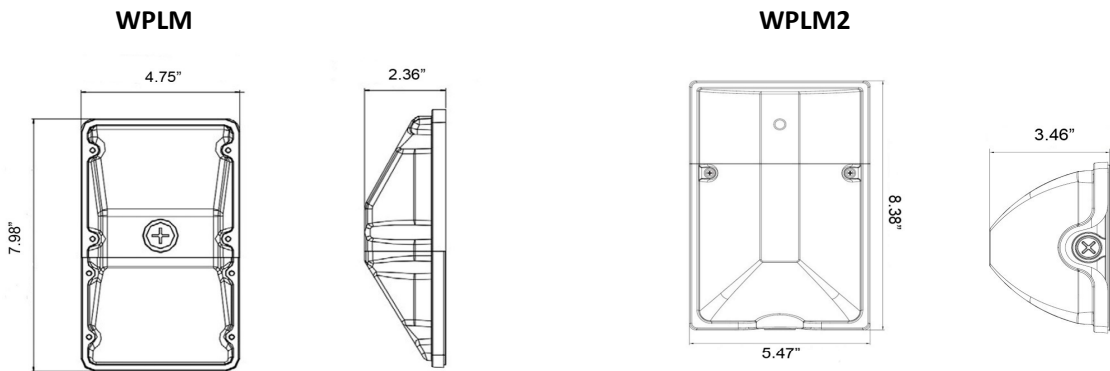

WARRANTY

5 year limited warranty. Comprehensive warranty terms can be located on www.orelighting.com

DIMENSIONS

Product	A	B	C	Weight
WPLM 15W/25W	7.98"	4.75"	2.36"	1.26 lbs
WPLM2 17W/25W	8.37"	5.47"	3.46"	1.85 lbs