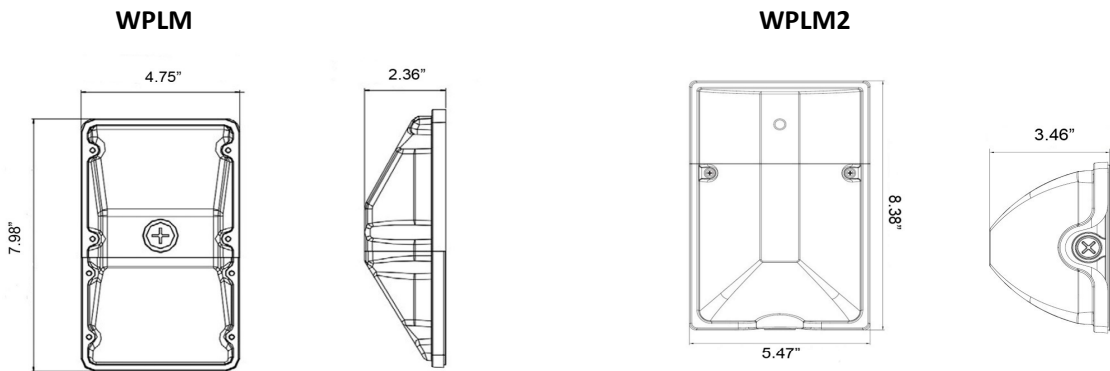

## DIMENSIONS

Product	A	B	C	Weight
WPLM 15W/25W	7.98"	4.75"	2.36"	1.26 lbs
WPLM2 17W/25W	8.37"	5.47"	3.46"	1.85 lbs